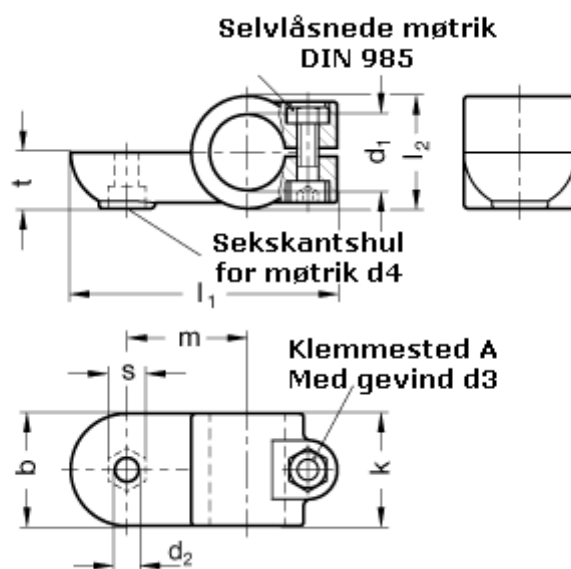

Article number: 20278B30MZ2BL

Description: E+G Swivel clamp connector  
GN278-B30-MZ-2-BL

## Measures

$b = 40$	$m = 43$
$d_1 = B30$	$s = 13.0$
$d_2 = 8.5$	$t = 20.0$
$d_3 = M 8$	
$d_4 = M 8$	
$k = 40$	
$l_1 = 95$	
$l_2 = 40$	